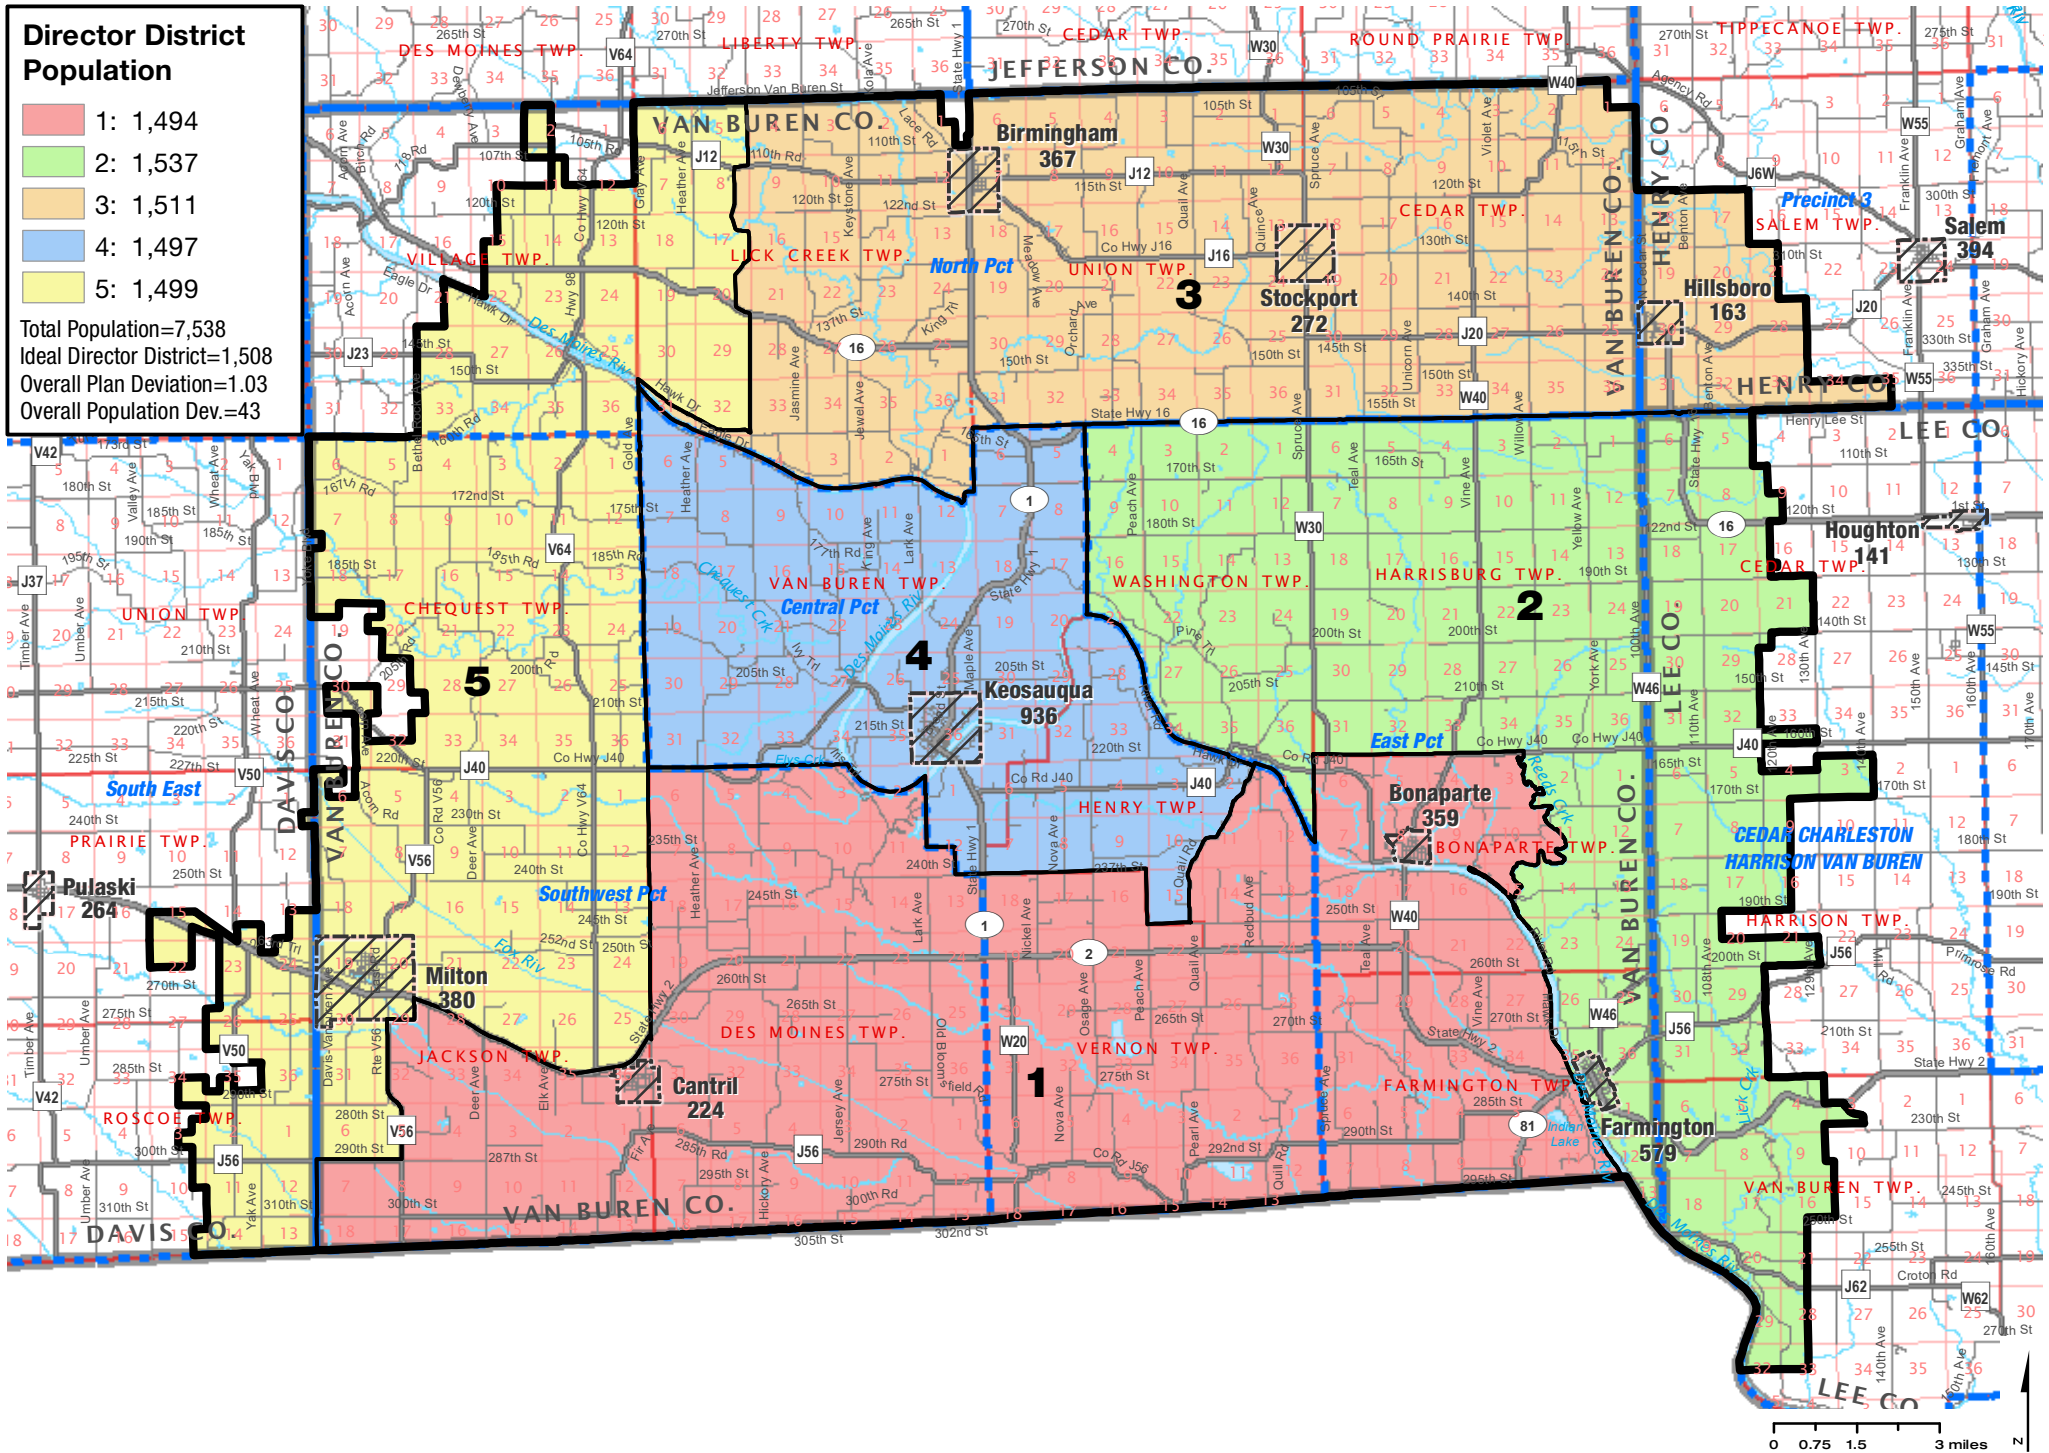

Director District Population

- 1: 1,494
- 2: 1,537
- 3: 1,511
- 4: 1,497
- 5: 1,499

Total Population=7,538
 Ideal Director District=1,508
 Overall Plan Deviation=1.03
 Overall Population Dev.=43

0 0.75 1.5 3 miles N

Director District Plan Effective July 1, 2023 for VAN BUREN COUNTY CSD

	Proposed Director District		City		Township		Section
	Precincts 2022		County				

CORNERSTONE
 GEOSPATIAL CONSULTING
 Source: 2020 Decennial Census, P.L. 94-171 redistricting data
 Map Produced: 11/4/2022